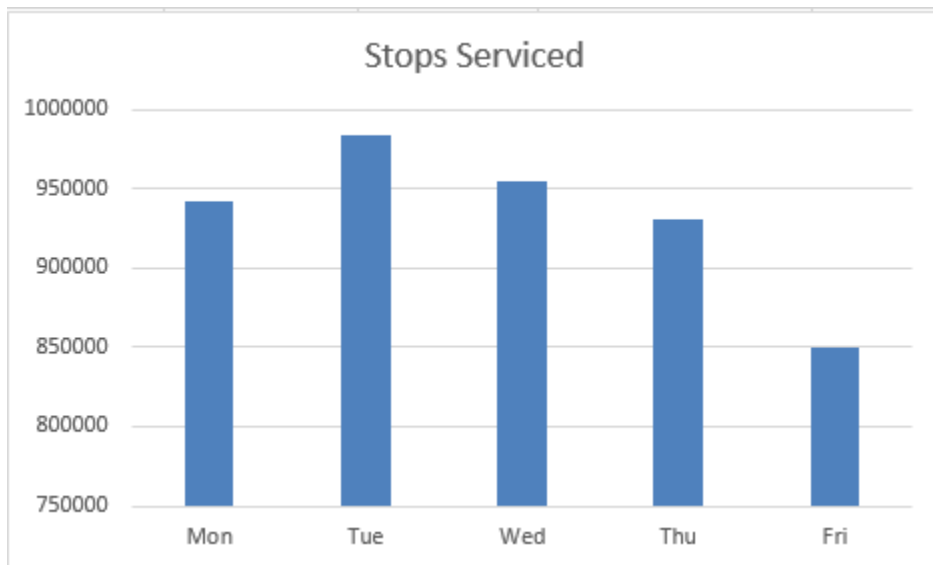

Waste & Recycling Services

Rumpke Collection Schedule

- For many businesses, Monday collection is ideal to unload trash following a busy weekend crowd; however, for others that are closed on Sunday, Tuesday collection is a more convenient option. As a business, we understand your specific needs, and we will work to accommodate those needs.
- Tuesday is currently our most popular collection day. Our Northern Kentucky team currently services nearly 100,000 customers each Tuesday, which is 4,000 more customers than what is serviced on Monday and nearly 15,000 more customers than what is serviced on Friday.

- We regularly audit our collection stops and adjust as needed to ensure we are providing the appropriate level of service to all our customer and creating the most effective and efficient route possible for the hauling operation. Occasionally, this means increasing or decreasing the number of service pick-ups and/or identifying a different day during the service week that improves customer service and the hauler's operation.
- If you can place trash and recycling out for collection on Sunday evening, we ask that you please continue with Monday collection. If you are unable to place material out for collection out Sunday evening, we would be happy to discuss alternative service days.